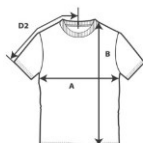

GILDAN®

42000B

Performance Youth T-Shirt

DETAILS

Weight
Content
Features

170.0 G/SqM (White 161.0 G/SqM)
100% Polyester
Wicking properties
Anti-microbial properties
Snag resistant
Seamed single needle 3/4" collar
Pad printed neck label and double-satin shoulder label
Twin needle sleeve and bottom hems
Quarter-turned to eliminate centre crease
CPSIA Tracking Label Compliant
Transitioning to side seam in 2019

Sizes
Case Packs
Colours
SKU's

XS-XL
XS - XL 36 PIECES
7
35

SPECIFICATIONS

Centimeters	Tol-	Tol+	XS	S	M	L	XL
Chest (A)	2.540	2.540	35.560	40.640	43.180	45.720	48.260
Length from HPS (B)	2.540	2.540	45.720	52.070	55.880	59.690	63.500
Sleeve length (centre back) (D2)	2.540	2.540	29.210	34.290	36.830	39.370	41.910
Inches	Tol-	Tol+	XS	S	M	L	XL
Chest (A)	1.000	1.000	14.000	16.000	17.000	18.000	19.000
Length from HPS (B)	1.000	1.000	18.000	20.500	22.000	23.500	25.000
Sleeve length (centre back) (D2)	1.000	1.000	11.500	13.500	14.500	15.500	16.500