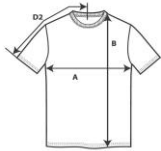

46000

Performance Adult Core T-Shirt

DETAILS

Weight	159.0 G/SqM (White 156.0 G/SqM)
Content	100% Filament polyester
Features	Active fit Sideseamed Wicking properties Anti-microbial properties Snag resistant Seamed single needle 1.9 cm collar Tearaway label Twin needle sleeve and bottom hems
Sizes	S-3XL
Case Packs	S - 3XL 36 PIECES
Colours	20
SKU's	120

SPECIFICATIONS

Inches	Tol-	Tol+	S	M	L	XL	2XL	3XL
Chest (A)	0.750	0.750	18.000	20.000	22.000	24.000	26.000	28.000
Length from HPS (B)	1.000	1.000	28.000	29.000	30.000	31.000	32.000	33.000
Sleeve length (Center back to incl.cuffs) (D2)	0.750	0.750	16.750	18.000	19.250	20.500	21.750	23.000